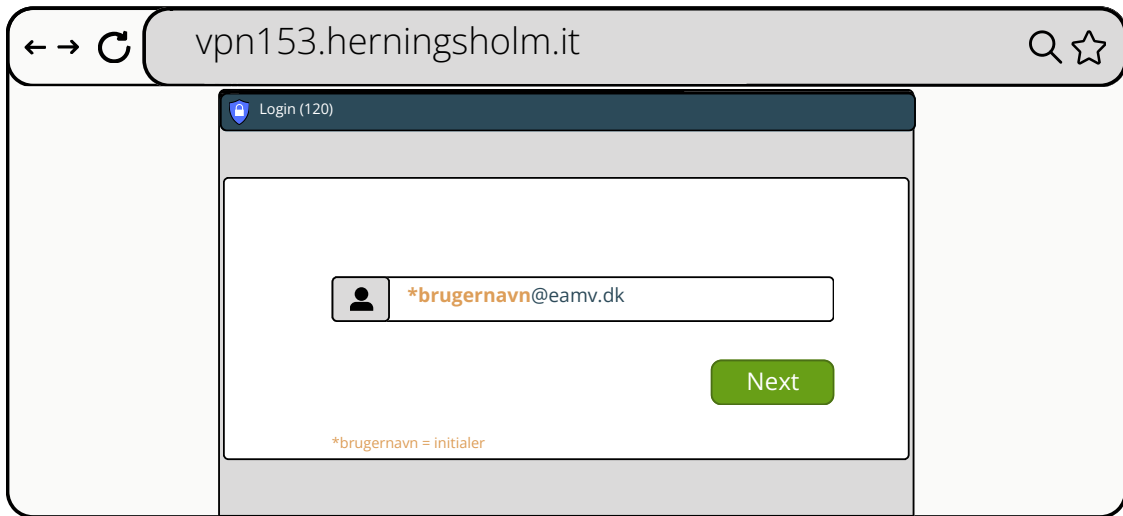

Download **FortiClient VPN**